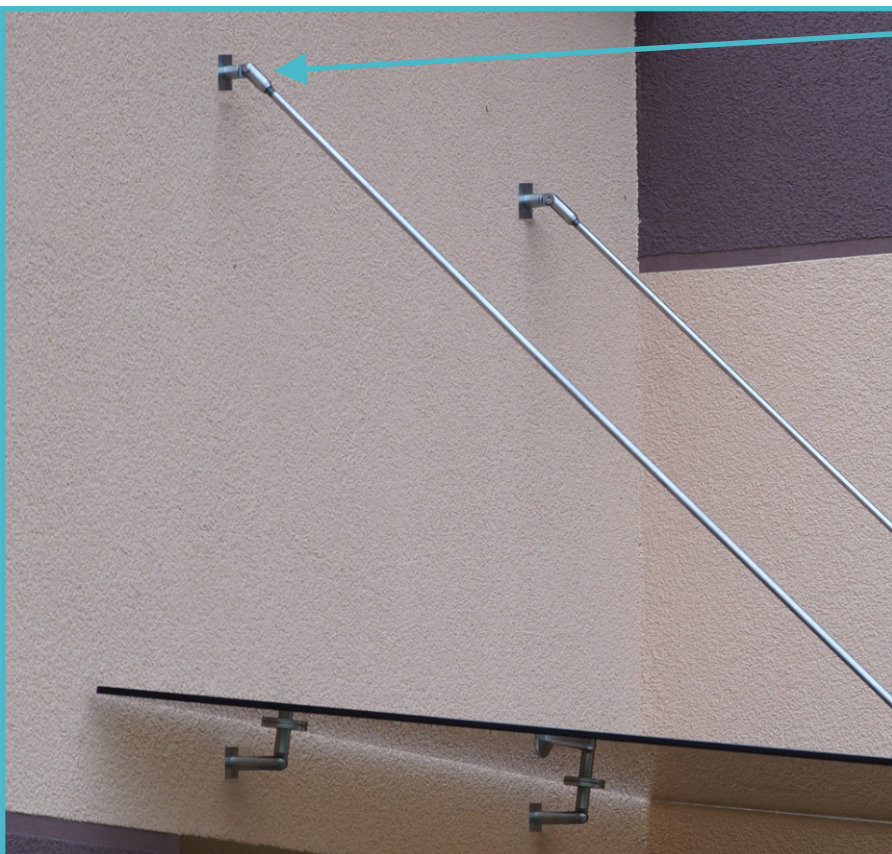

RECTANGULAR PLATE HD WALL TO ROD

SS-304

Part No.		D (FOR ROD)
SATIN	MIRROR	
CN.002.02.04.S	/ CN.001.02.04.M	M12

SS-316

Part No.		D (FOR ROD)
SATIN	MIRROR	
CN.002.02.16.S	/ CN.001.02.16.M	M12

Also available in custom sizes