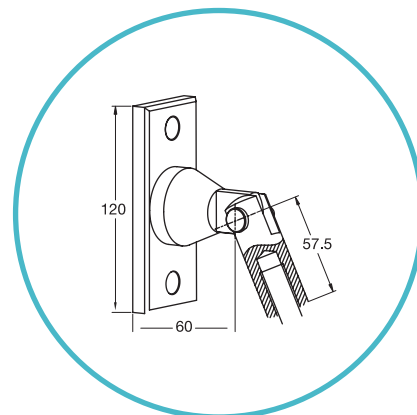

RECTANGULAR PLATE HD WALL TO ROD

SS-304

Part No.		D (FOR ROD)
SATIN	MIRROR	
CN.002.02.04.S	/ CN.001.02.04.M	M12

SS-316

Part No.		D (FOR ROD)
SATIN	MIRROR	
CN.002.02.16.S	/ CN.001.02.16.M	M12

Also available in custom sizes