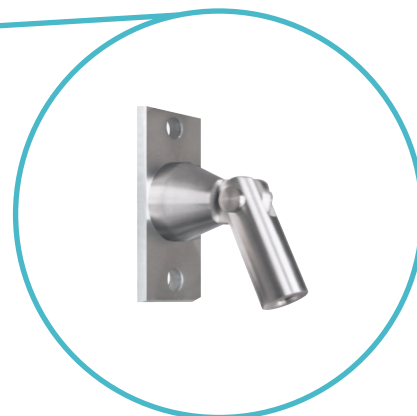

RECTANGULAR PLATE HD WALL TO ROD

SS-304

Part No.		D (FOR ROD)
SATIN	MIRROR	
CN.002.02.04.S	/ CN.001.02.04.M	M12

SS-316

Part No.		D (FOR ROD)
SATIN	MIRROR	
CN.002.02.16.S	/ CN.001.02.16.M	M12

Also available in custom sizes